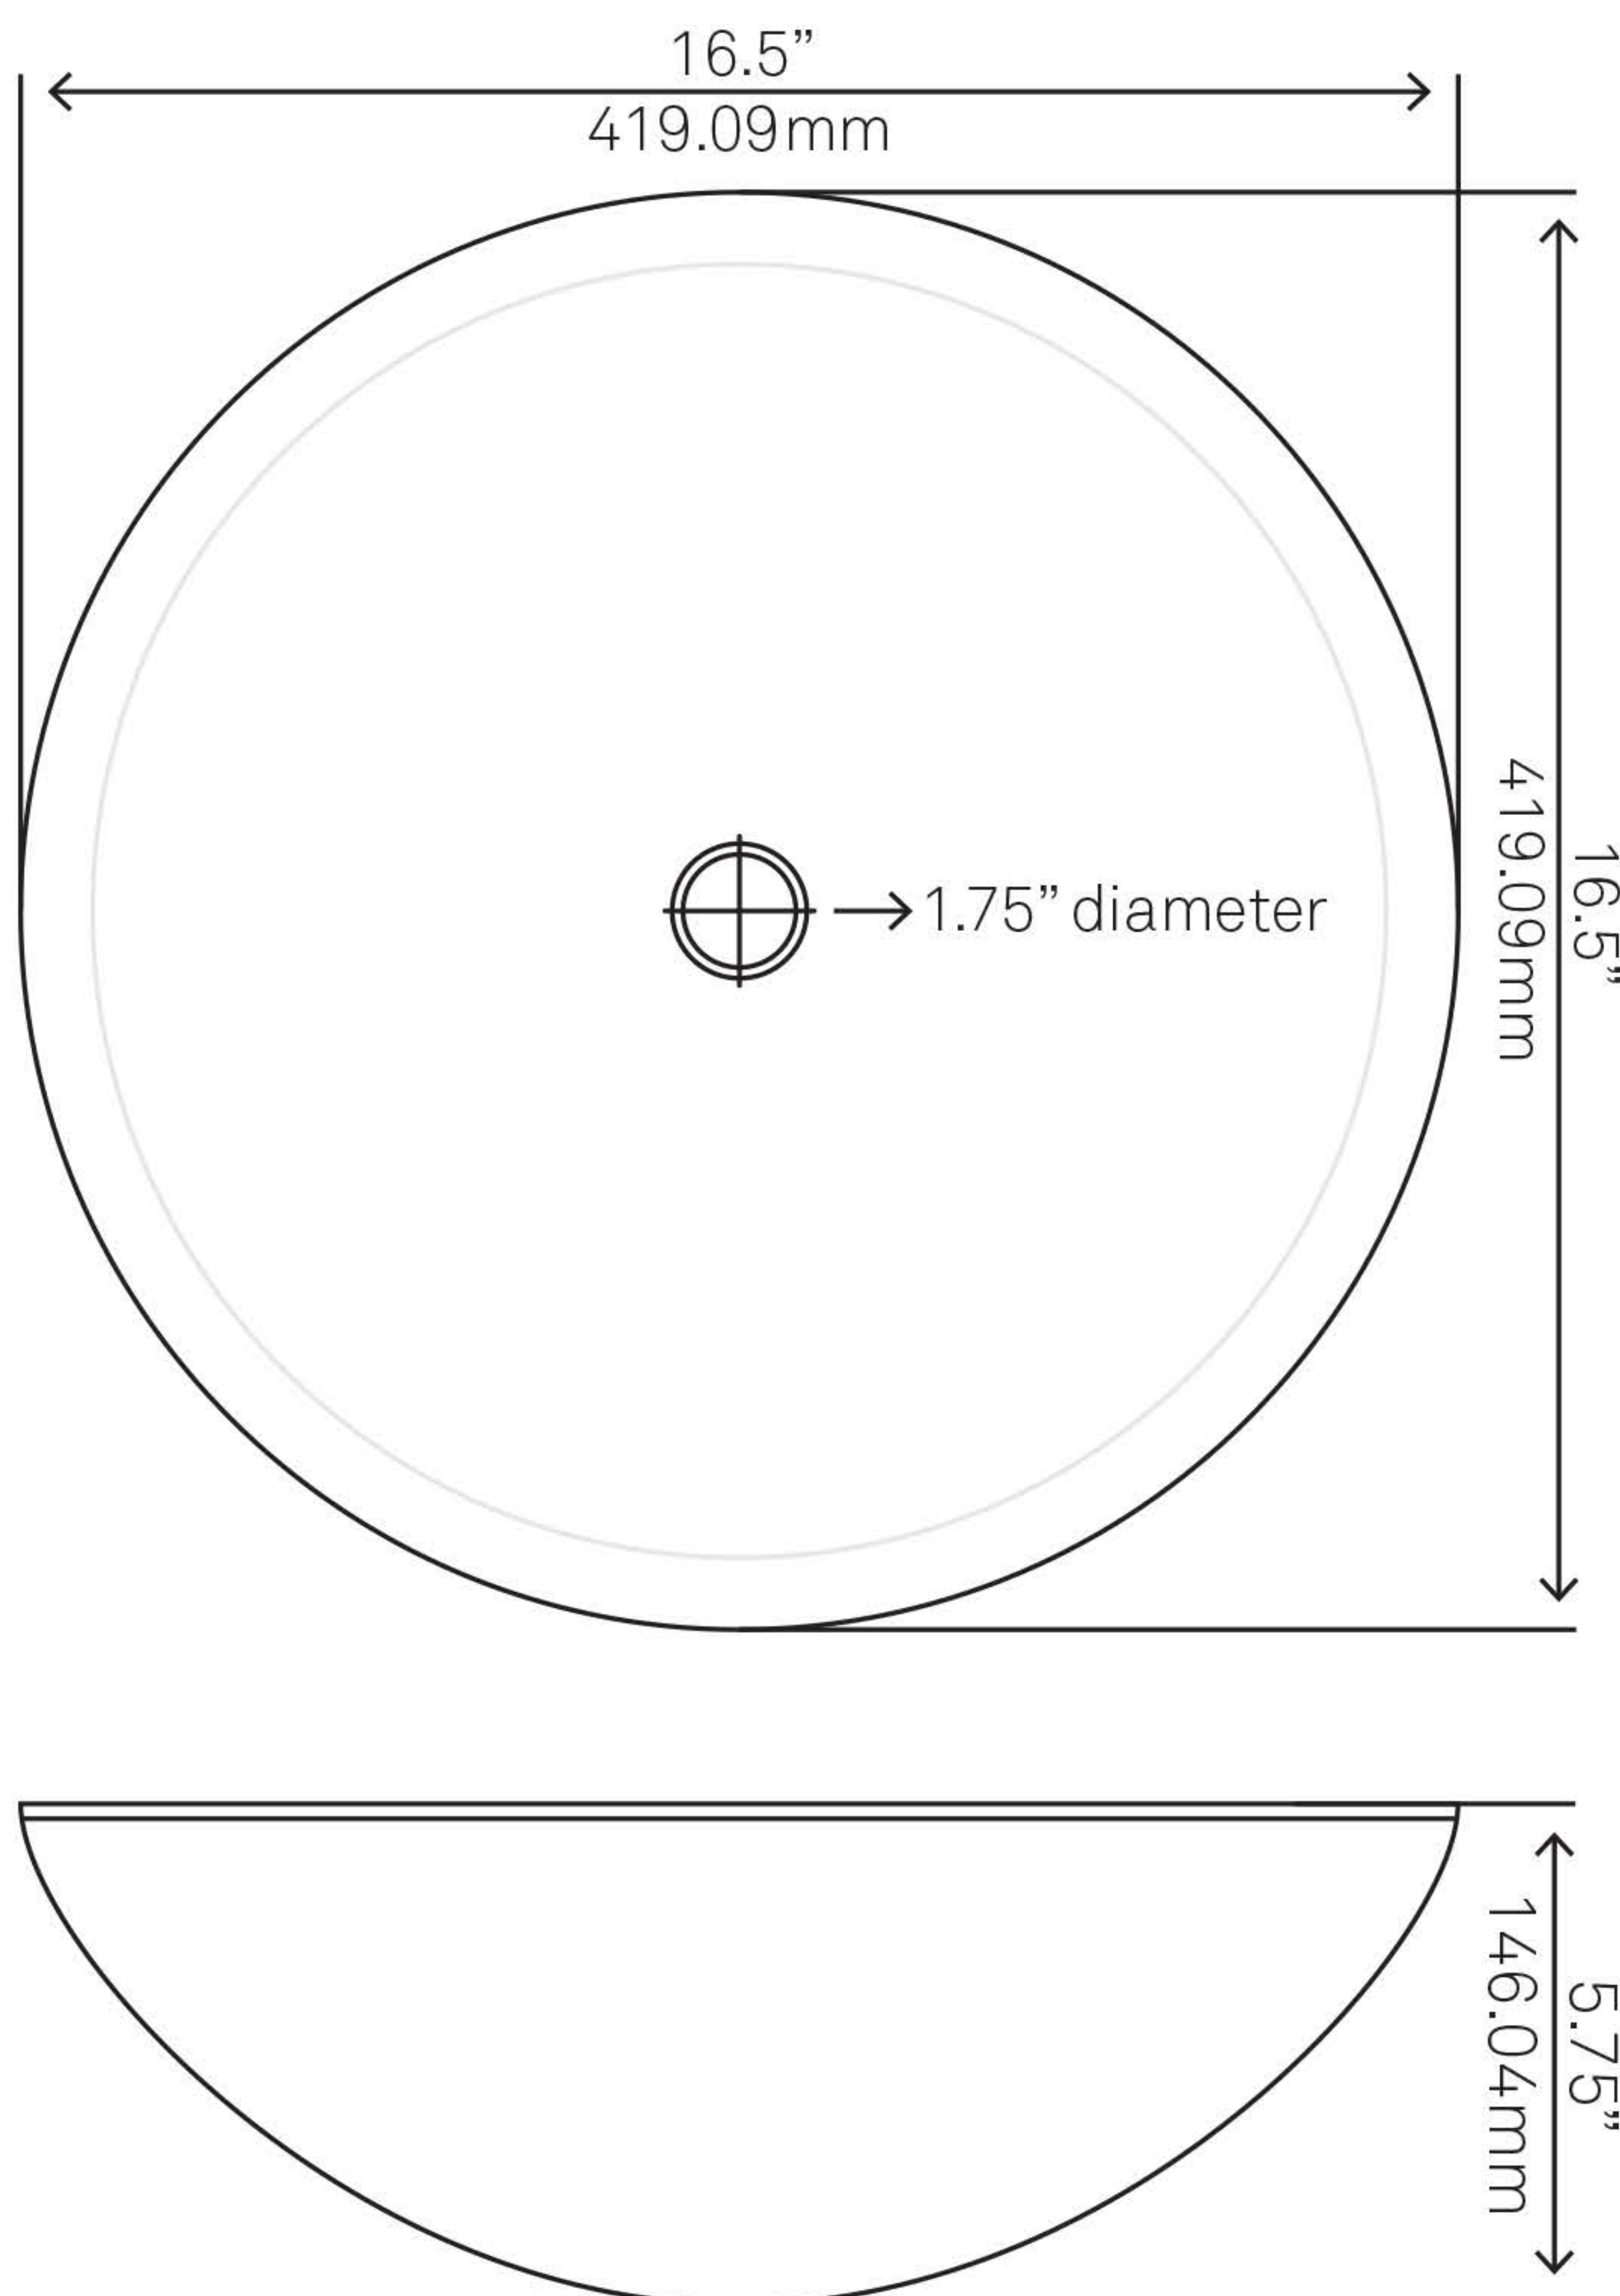

## TIG-S132 VERDAZZURRO Glass Vessel Bathroom Sink

Requested By:

---

Specific Features:

---

### STANDARD SPECIFICATIONS:

- Round vessel sink
- Fluorescent blue foil painted bottom
- Made with high tempered glass
- Scratch resistant and non-porous
- Above counter installation
- Standard U.S. plumbing connections
- 1.75-inch drain opening

**STANDARD SPECIFICATIONS:**

- Clicker pop-up vessel sink drain and mounting ring
- Brushed Nickel finish
- Solid brass construction
- Includes rubber seals and fastener for installation
- 9-inches total pop-up length
- Fits any standard 1.75-inch drain opening
- cUPC